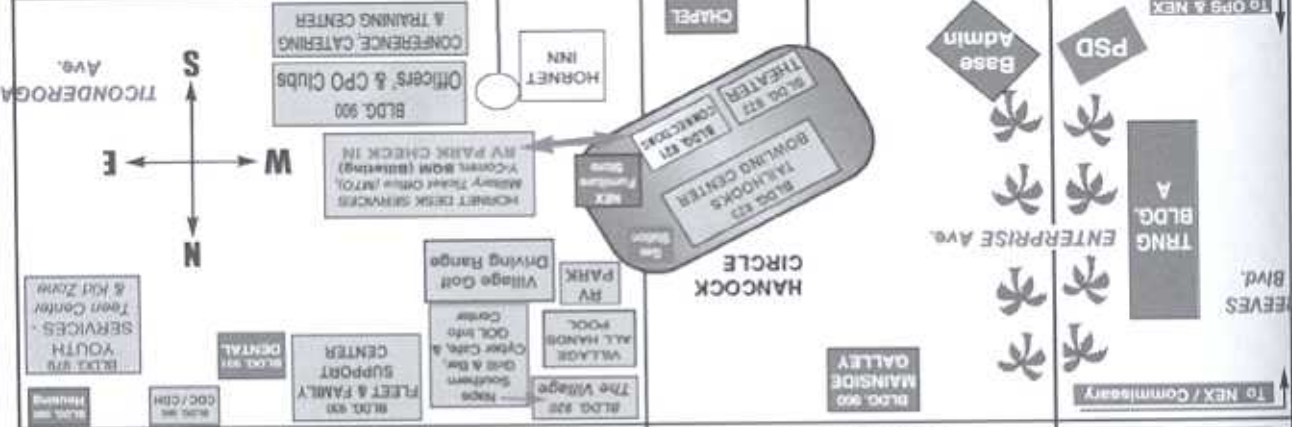

# HIGHWAY 198

MAIN GATE  
NAS Lemoore

AVENGER Ave.

To Ops & Nex

TRANG BLDG.

NEEVES Blvd.

To Nex / Commissary

VET CLINIC  
BLDG. 870

STATION  
BLDG. 873

To Ops Fitness Center - Bldg. 870  
& Navy Flying Club - Bldg. 874

Quality of Life

NAS Lemoore, CA

HANCOCK  
Ave.

FRANKLIN Ave.

ENTERPRISE Ave.

HANCOCK  
CIRCLE

BLDG. 900  
MAINSIDE  
VALLEY

BLDG. 894  
AUTO  
HOBBY

BLDG. 890  
GOL  
BUS.  
OAC

BLDG. 893  
Health &  
Activity Center

BLDG. 877  
CAR WASH

OUTSIDE  
BALL  
CTL

TENNIS  
CTL

PSD