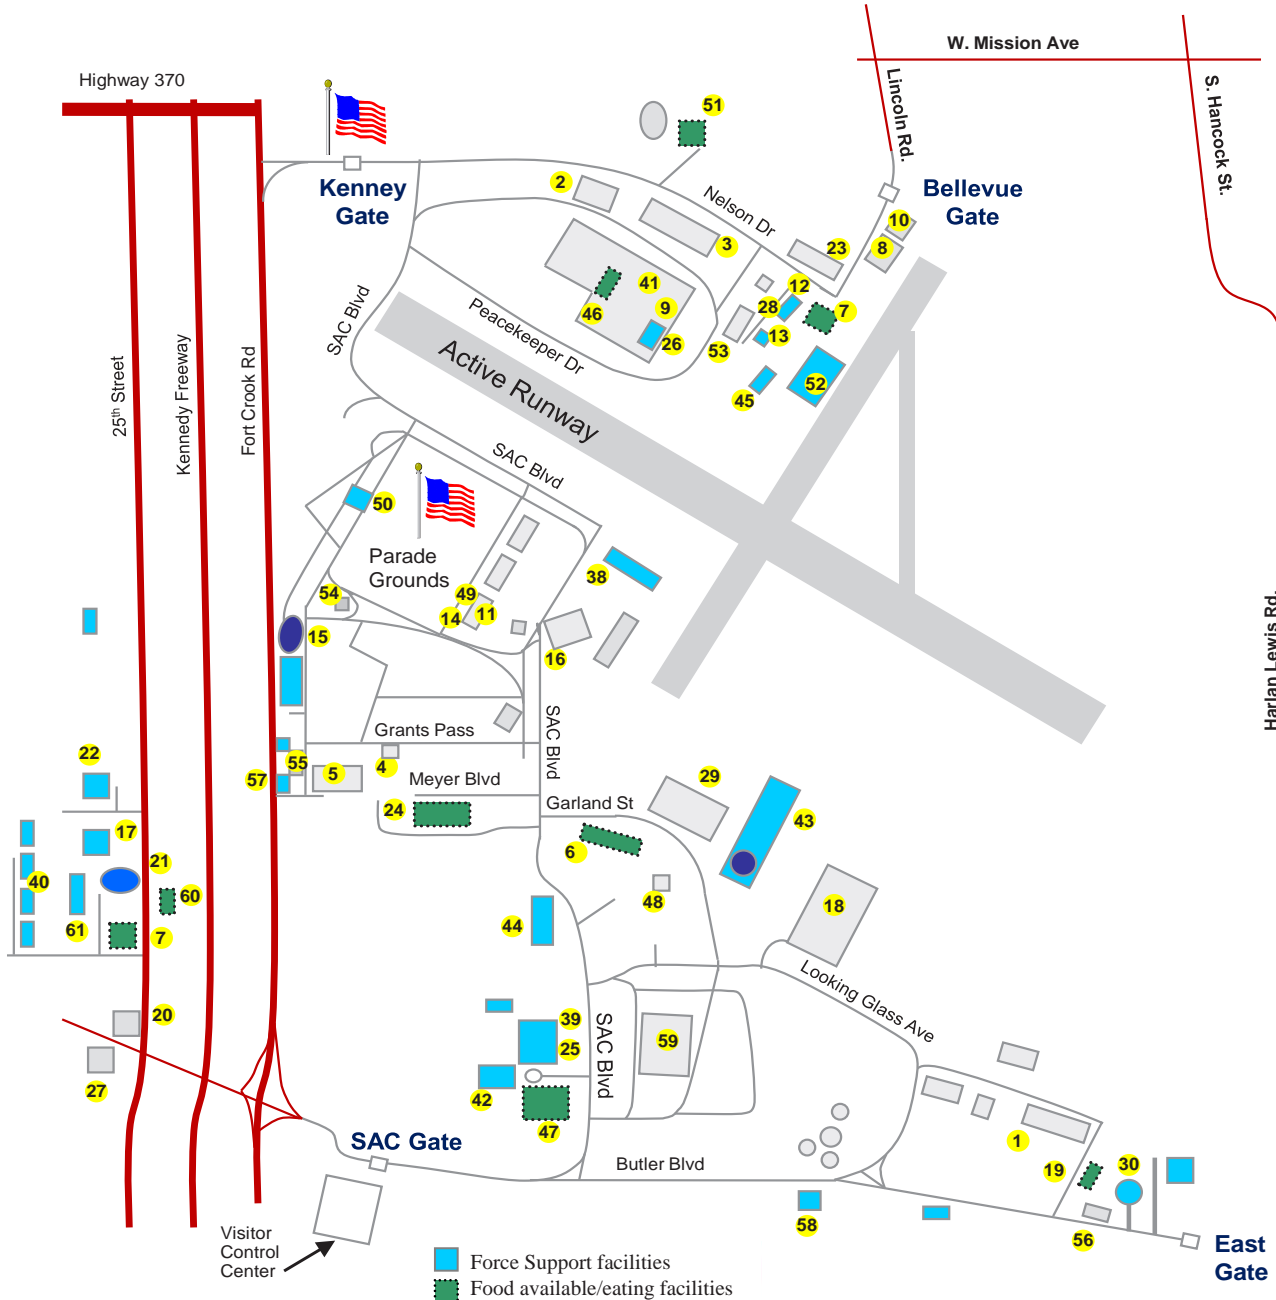

Welcome to

Offutt

AIR FORCE BASE

LEGEND

55th Wing Headquarters.....1	Base Lake.....31
55th Wing Legal.....2	FAMCamp.....32
55th MSG HQ/55th FSS HQ (Bldg C).....3	Indoor Pavilion.....33
AAFES Admin Office.....4	Boathouse/Dock.....34
AAFES Base Exchange/Food Ct.....5	Picnic Shelters.....35
AAFES Mini Mall.....6	Archery.....36
AAFES Shoppette.....7	9-Hole Disc Golf Course.....37
AFWA.....8	LeMay Aero Club/Flight Training.....38
Airman's Attic.....9	Lodging Check-in/Malmstrom Inn.....39
ALS.....10	Lodging TLF Units.....40
Audio Visual.....11	Martin Bomber Building (Bldg D).....41
Arts & Crafts Center.....12	Offutt Inns Lodging.....42
Auto Car Wash Center.....13	Offutt Field House Fitness Center/ Indoor Pool/HAWC.....43
Band Center.....14	O'Malley Inn, AF Inns Lodging.....44
Base Pool.....15	Outdoor Rec/Equipment Rental/Auto Hobby.....45
Base Operations.....16	Peacekeeper Lanes Bowling.....46
Base Theater.....17	Patriot Club/ITT.....47
Bennie Davis Maintenance.....18	Post Office.....48
Campisi Alert Dining Facility.....19	Public Affairs Office.....49
Capehart Chapel.....20	Quarters 13, AF Inns Lodging.....50
Capehart Pool.....21	Ronald L. King Dining Facility.....51
Child Development Center I.....22	RV Storage Lot.....52
Child Development Center II.....23	SAC Federal Credit Union.....53
Commissary.....24	SAC Memorial Chapel.....54
Dougherty Conference Center.....25	Satellite Pharmacy.....55
Education Center.....26	Security Forces.....56
Ehrling Bergquist Medical Clinic.....27	Thomas S. Power Library.....57
Family Child Care Office.....28	Veterinary Clinic.....58
Fire Station.....29	USSTRATCOM.....59
Four Plex Softball Fields.....30	Willow Lakes Golf Course.....60
	Youth Programs.....61

To access Base Lake, Boathouse, and FAM Camp, use the Bellevue Gate or Kenney Gate.

NEW Bellevue Gate Hours:
Mon-Fri: 6 a.m. - 2 p.m.
Closed Weekend and Holidays

NOTE:
East Gate is permanently closed.